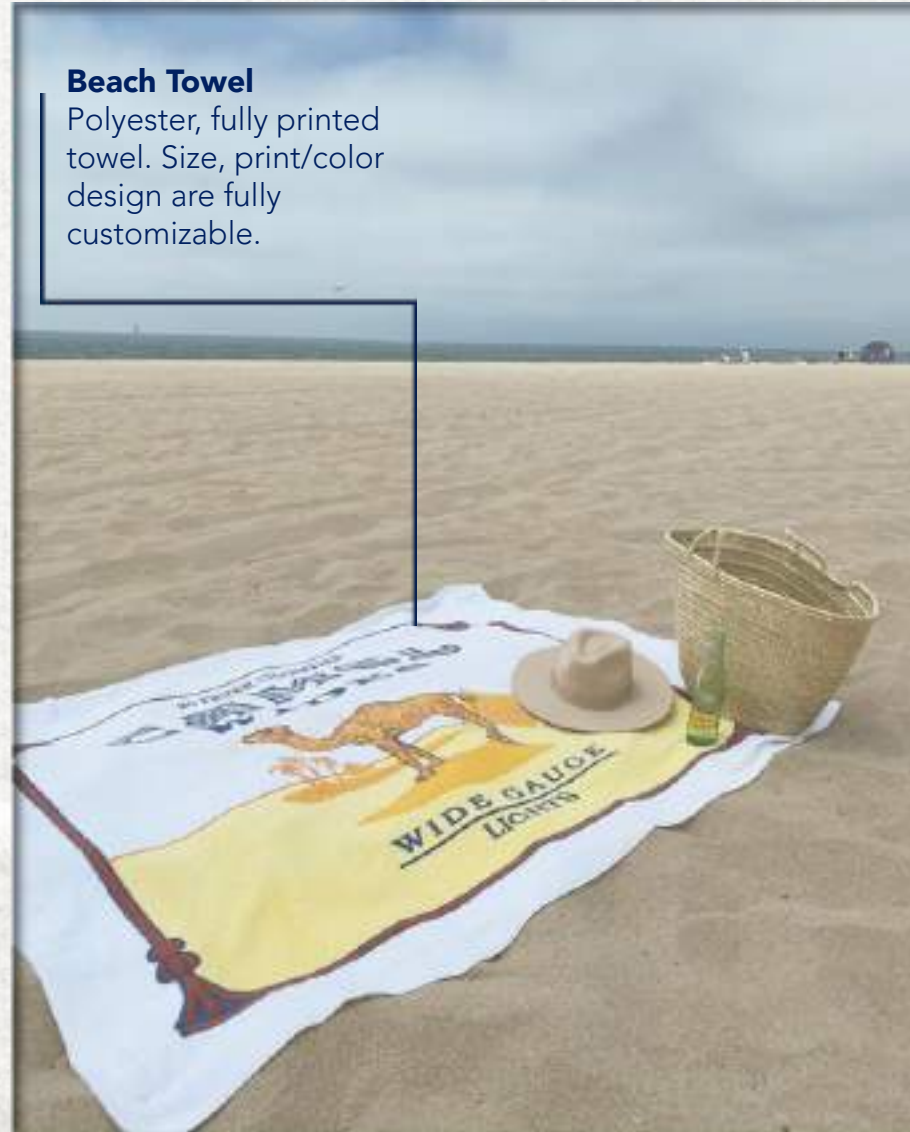

GIMEL
ELECTRIC SOLUTION PARTNER

Beach Towel

Polyester, fully printed towel. Size, print/color design are fully customizable.

Towel

GIMEL
ELEKTRONIKON PROJEKTOVA

Beach Towel

Polyester, fully printed towel. Size, print/color design are fully customizable.